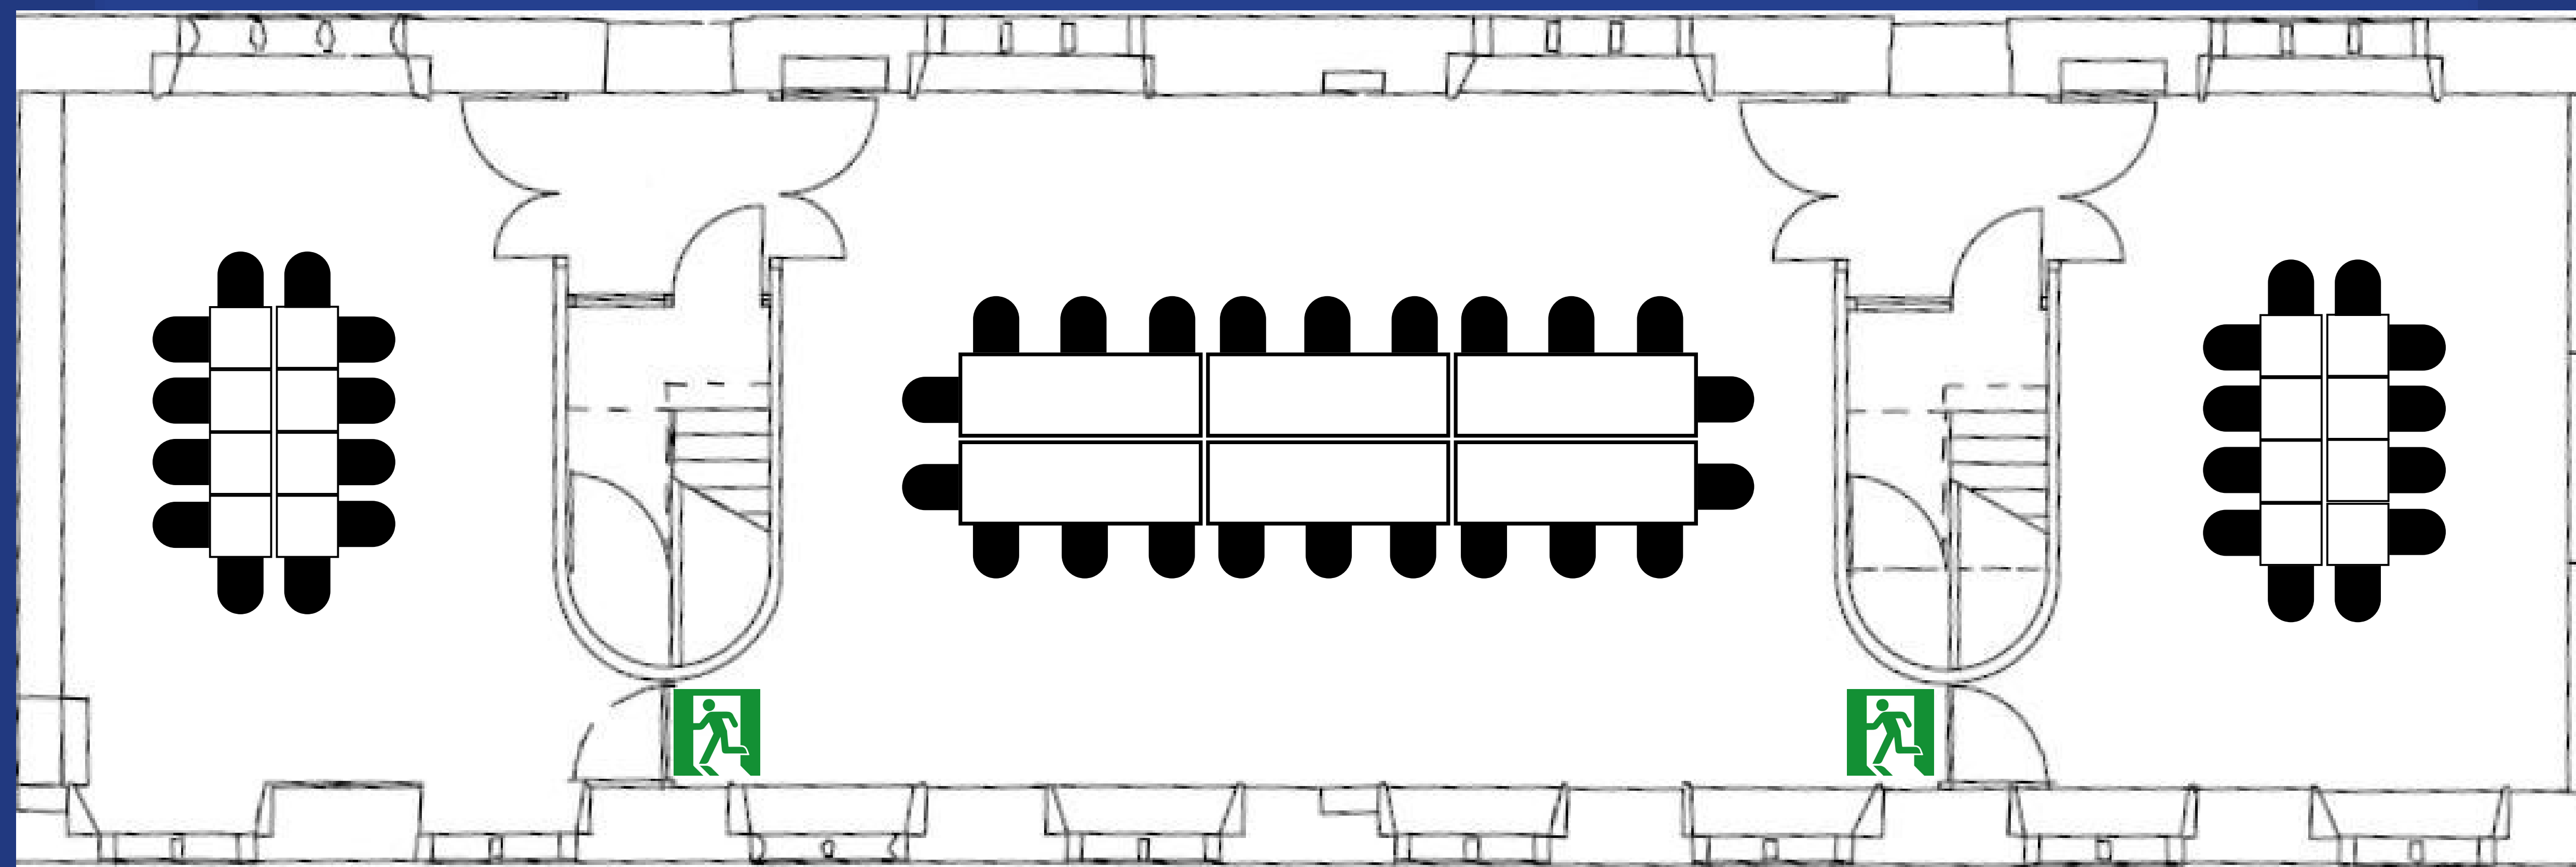

Chapel Court Room 1 and 2

The two Chapel Court Rooms are modern meeting spaces in the historic heart of the College.

They are located on either side of the Junior Combination Room and have inbuilt AV-equipment.

Capacities

Lecture: 16
Classroom: 12
Boardroom: 12
U-Shaped: 10

Dimensions

6.4m x 4.3m
Area: 27.5sq m
Dimensions are approximate.
Plan are not to scale.